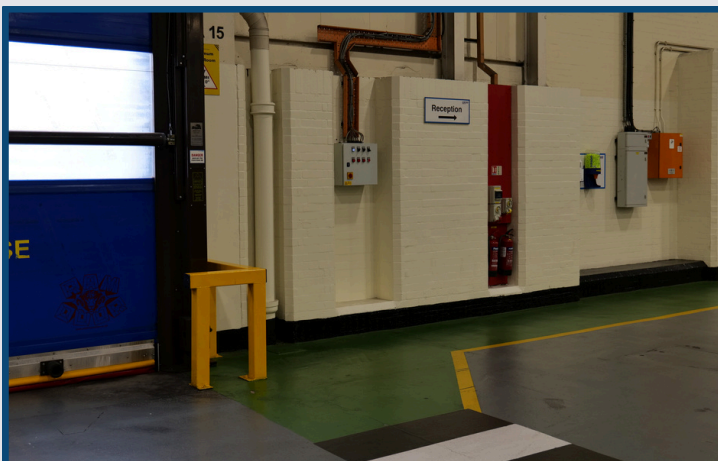

Continue following the green walkway and the Reception signs.